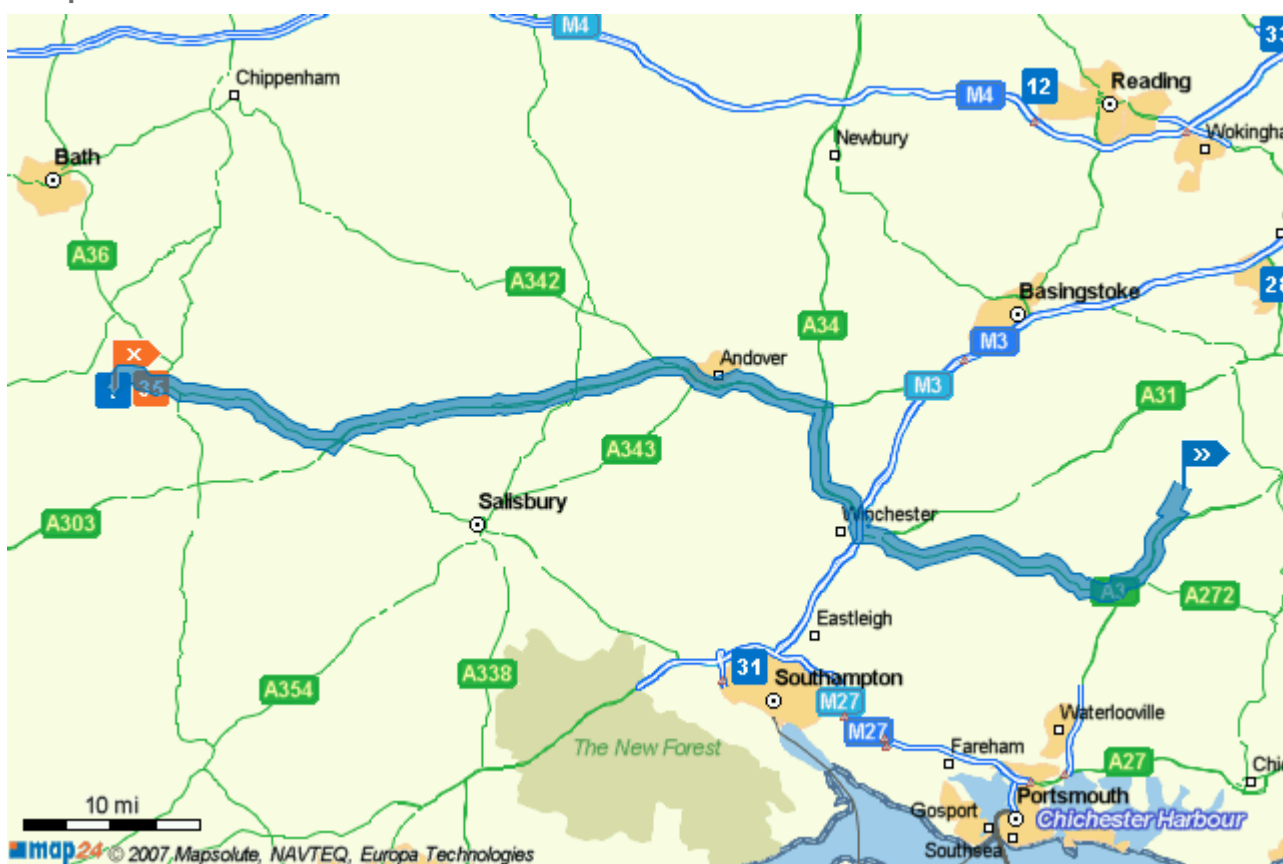

Your Route

Waypoints

	Distance	Time
GU35 9DG BORDON, BIRCH GROVE		
BA12 7 Warminster	81.22 ml	02:04 h

Map cutout

Nr.	Description	City	Distance	Time
01 	You start at Birch Grove in Bordon and head towards Oak Tree Road for 63 yd.	Bordon	63 yd	0 min
02 	Leave Birch Grove and turn left into Oak Tree Road. Stay on for 153 yd.	Bordon	217 yd	0 min

Your Route

Nr.	Description	City	Distance	Time
03 	Leave Oak Tree Road and turn right into Liphook Road. Stay on for 350 yd.	Bordon	566 yd	1 min
04 	Enter the roundabout and leave at the 1. exit onto .	Bordon	581 yd	1 min
05 	You just left Bordon.	Bordon	581 yd	1 min
06 	Turn left into Petersfield Road (A325). Stay on for 2.09 ml.		2.42 ml	4 min
07 	Enter the roundabout and leave at the 2. exit onto A3.		2.44 ml	4 min
08 	Stay on A3 for 5.85 ml.		8.29 ml	12 min
09 	You are entering Petersfield.	Petersfield	8.29 ml	12 min
10 	Follow the A3 for 713 yd.	Petersfield	8.69 ml	13 min
11 	Leave A3 and head straightforward onto . Stay on for 432 yd.	Petersfield	8.94 ml	14 min
12 	Enter the roundabout and leave at the 4. exit onto .	Petersfield	9.04 ml	14 min
13 	You just left Petersfield.	Petersfield	9.04 ml	14 min
14 	Turn left into Winchester Road (A272). Stay on for 15.56 ml.		24.60 ml	37 min

Map24

www.map24.com

Your Route

Nr.	Description	City	Distance	Time
27	Stay on A362 for 2.44 ml.			
			79.82 ml	02:01 h
28	Leave A362 and turn left into The Stalls. Stay on for 1.40 ml.			
			81.22 ml	02:04 h
29	You have arrived at your destination The Stalls.			
			81.22 ml	02:04 h